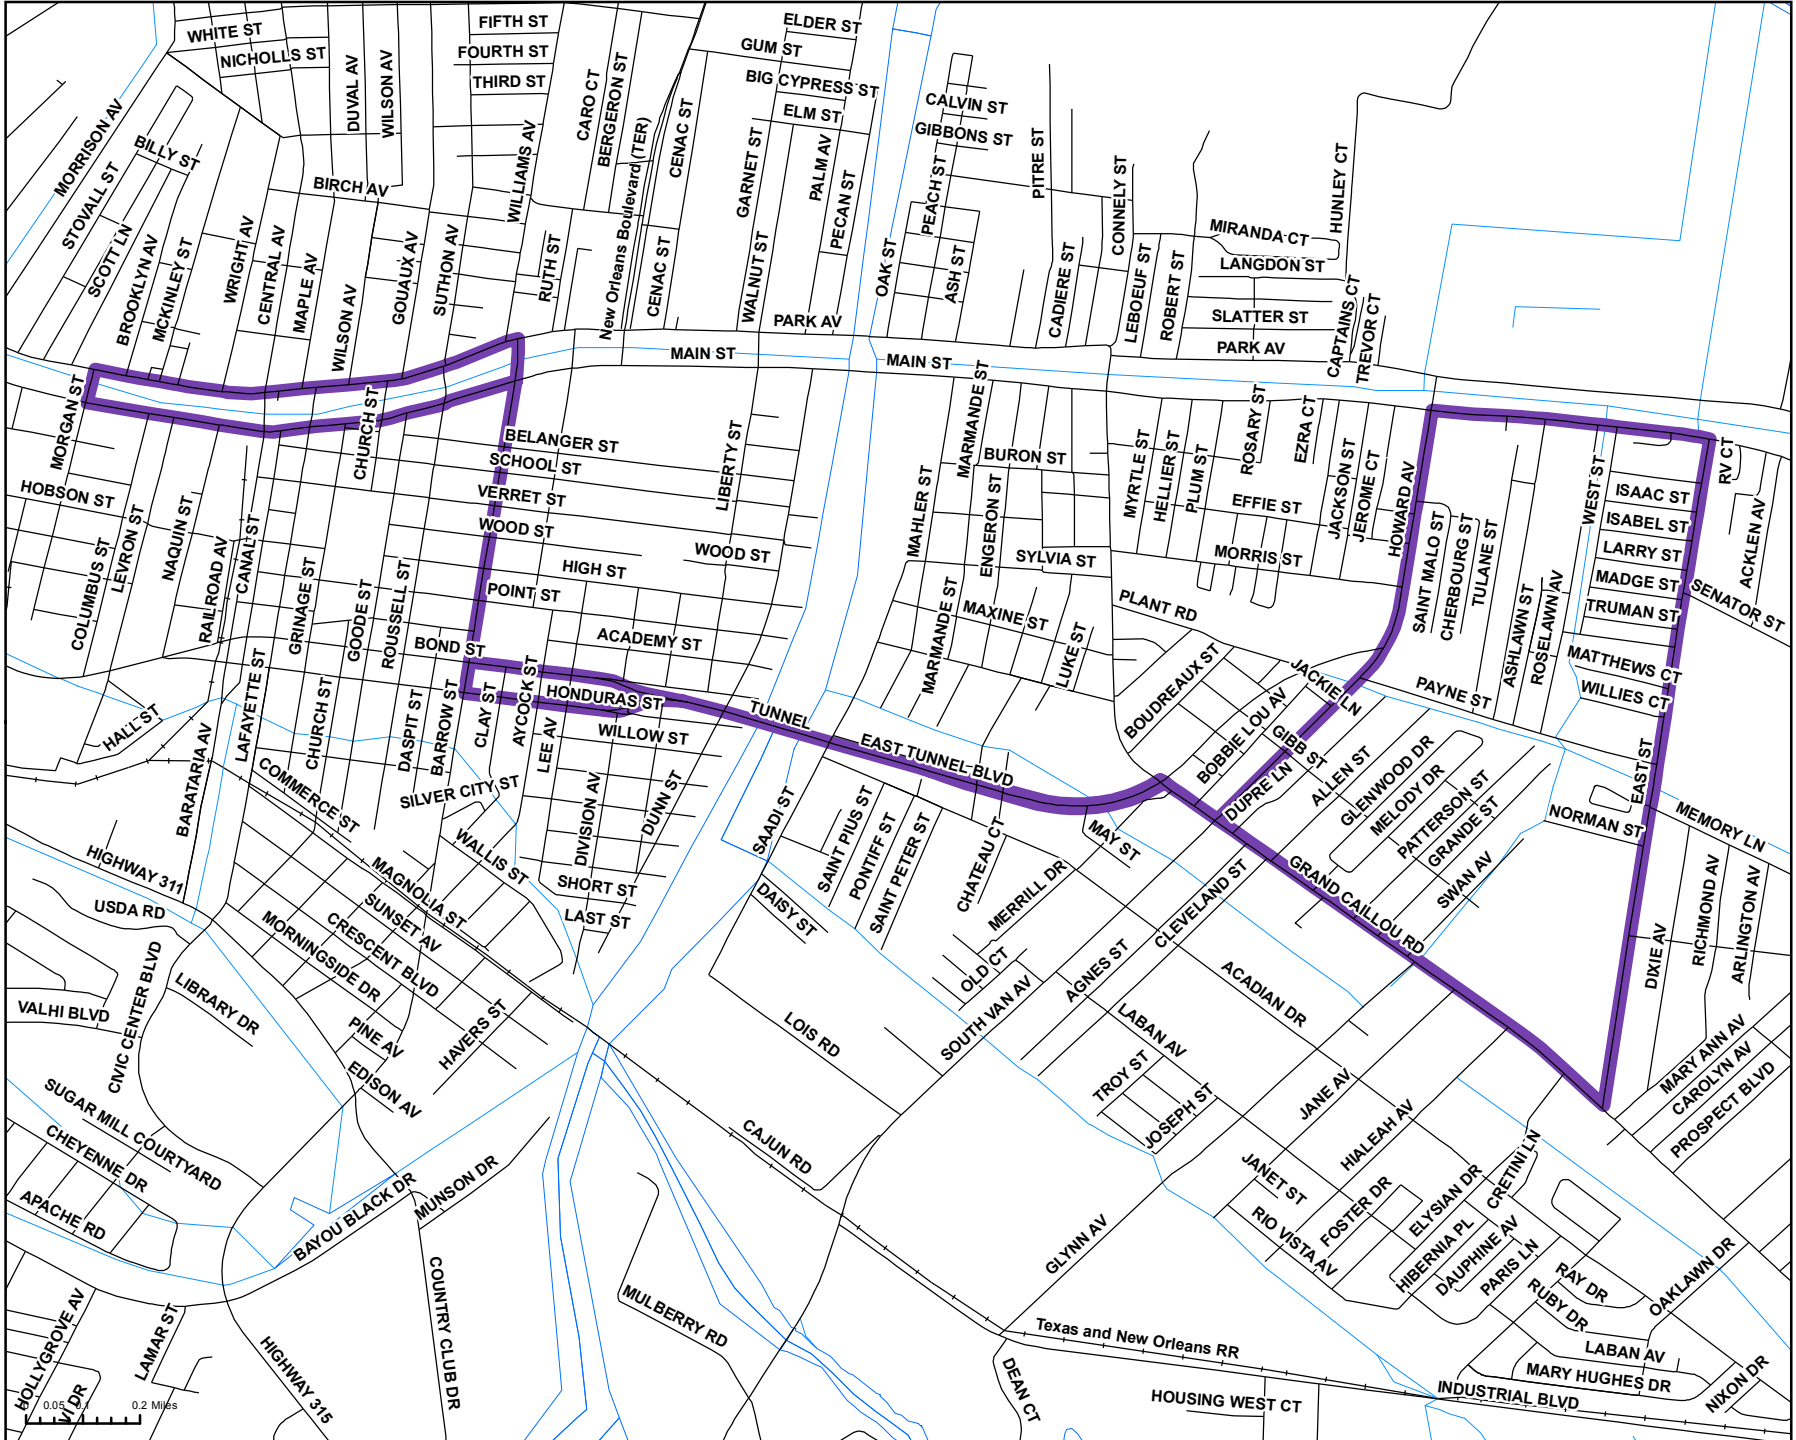

2016 Good Earth Transit - Grand Caillou Route

SCPDC
 South Central Planning &
 Development Commission
 Post Office Box 1870
 Gray, Louisiana 70359
 Phone: (985) 851-2900

- Legend**
- Road
 - Railroad
 - Hydrography
 - Parish Boundary

TERREBONNE PARISH

LOUISIANA