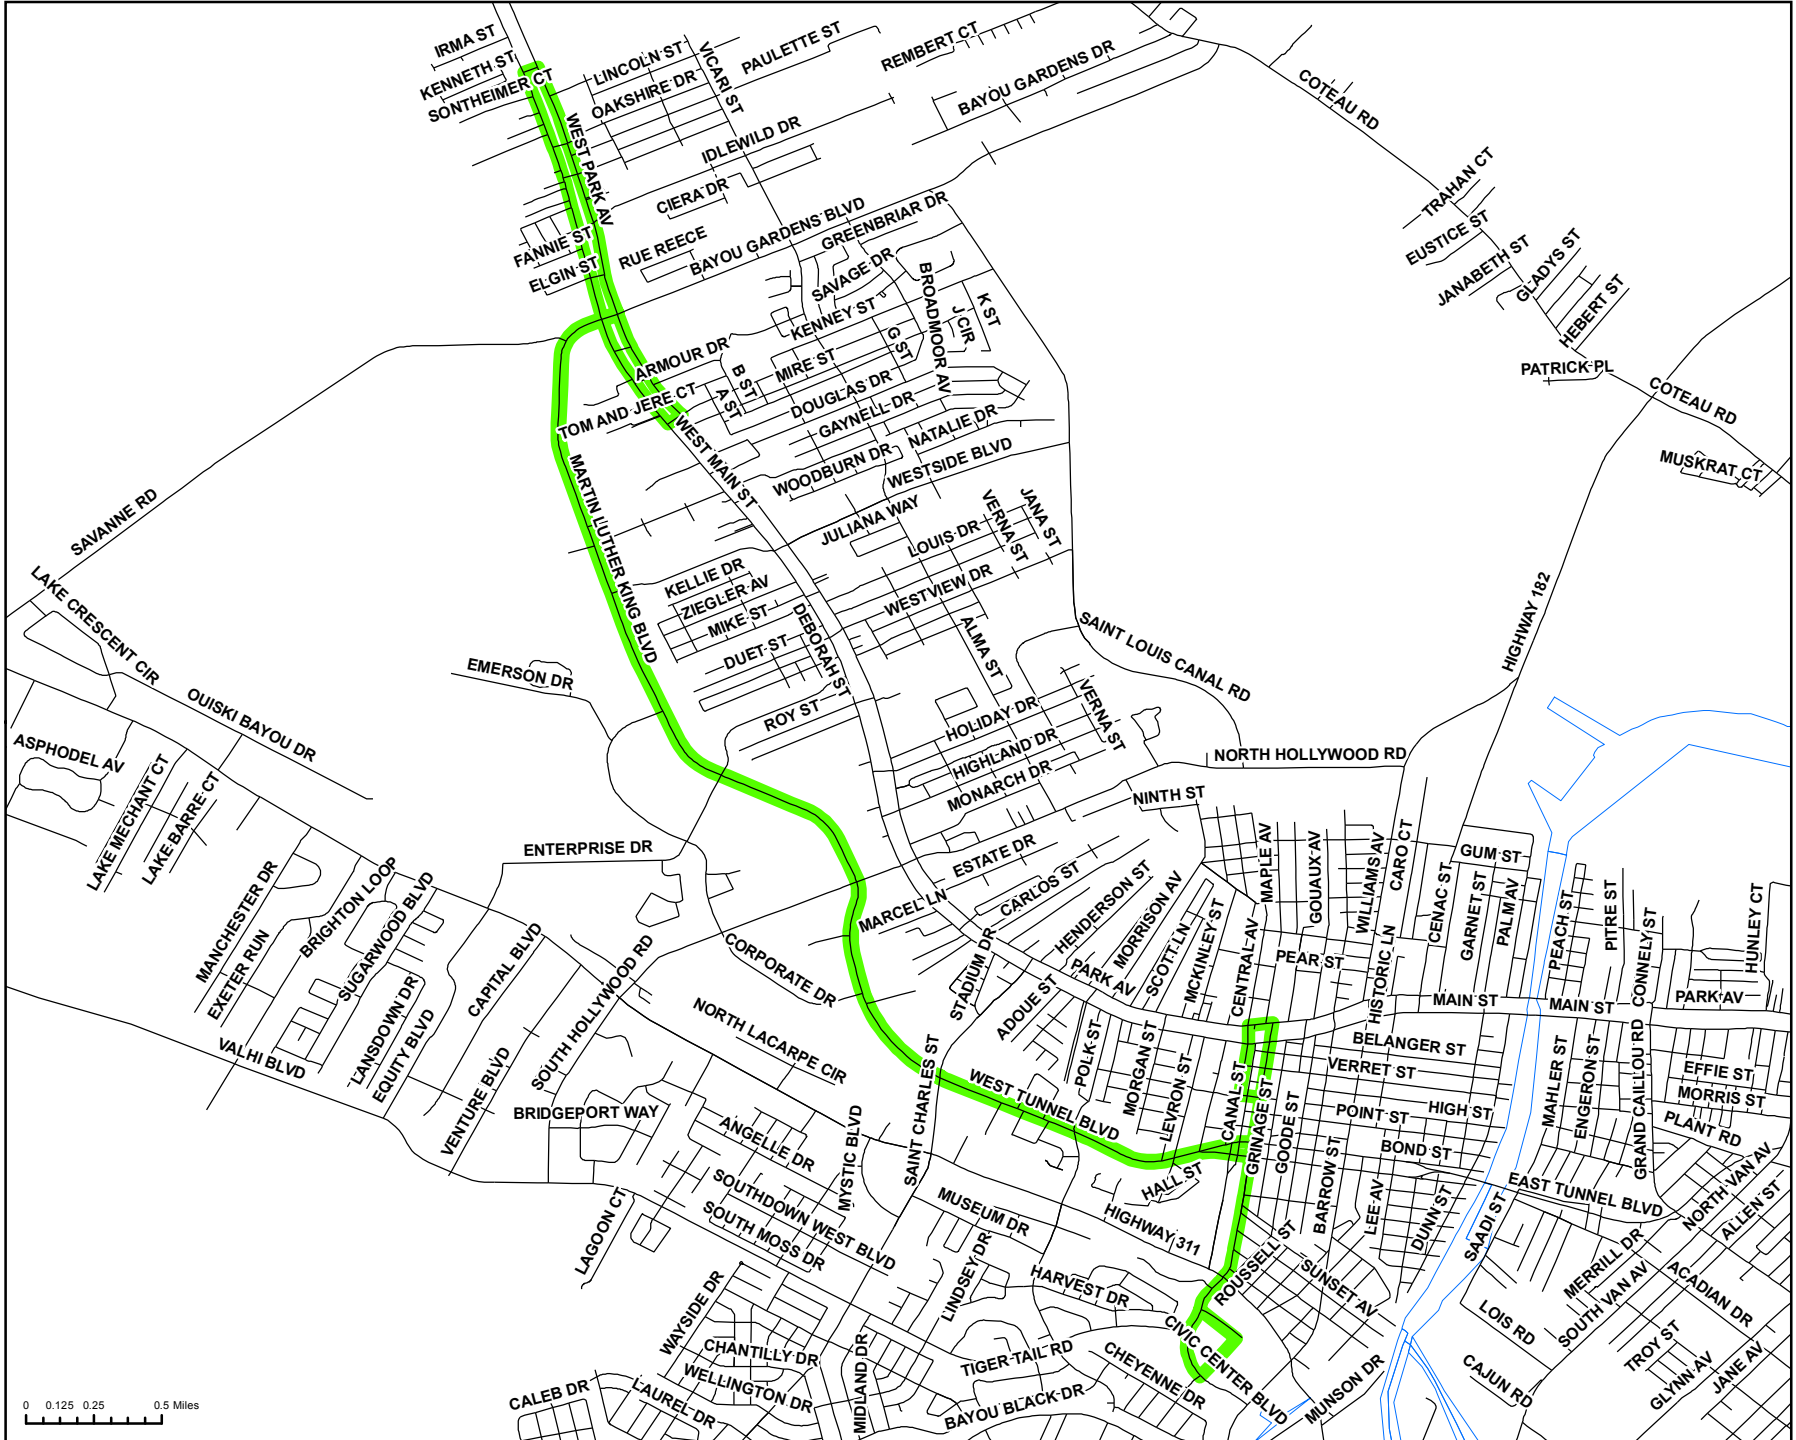

2016 Good Earth Transit - Martin Luther King Route

SCPDC
 South Central Planning &
 Development Commission
 Post Office Box 1870
 Gray, Louisiana 70359
 Phone: (985) 851-2900

Legend

- Road
- Railroad
- Hydrography
- ▭ Parish Boundary

TERREBONNE PARISH

LOUISIANA

0 0.125 0.25 0.5 Miles