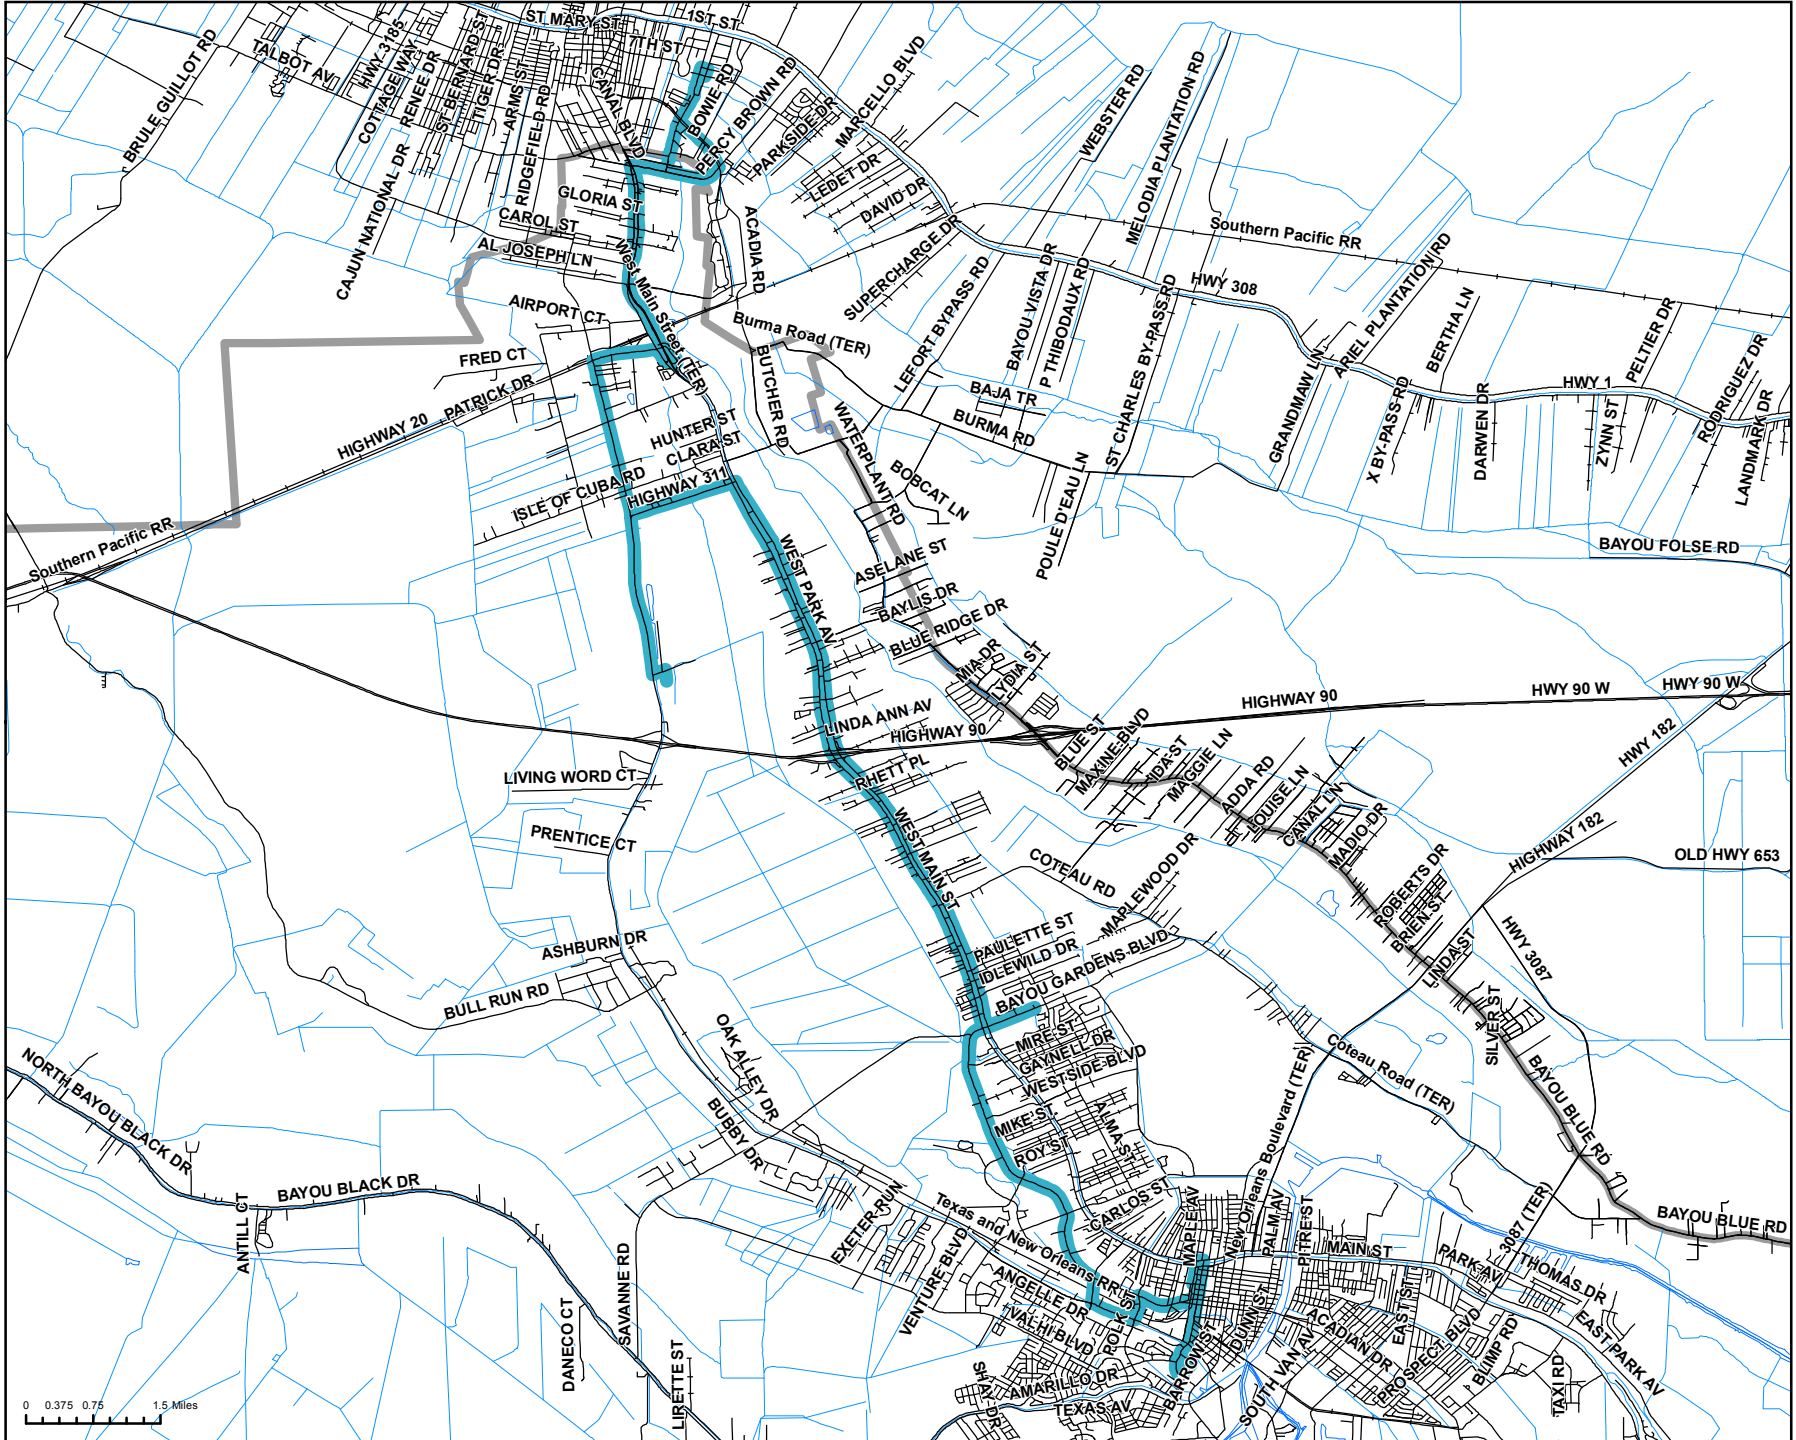

2016 Good Earth Transit - NSU Route

SCPDC
 South Central Planning &
 Development Commission
 Post Office Box 1870
 Gray, Louisiana 70359
 Phone: (985) 851-2900

Legend

- Road
- +— Railroad
- Hydrography
- ▭ Parish Boundary

TERREBONNE/LAFOURCHE PARISHES

LOUISIANA