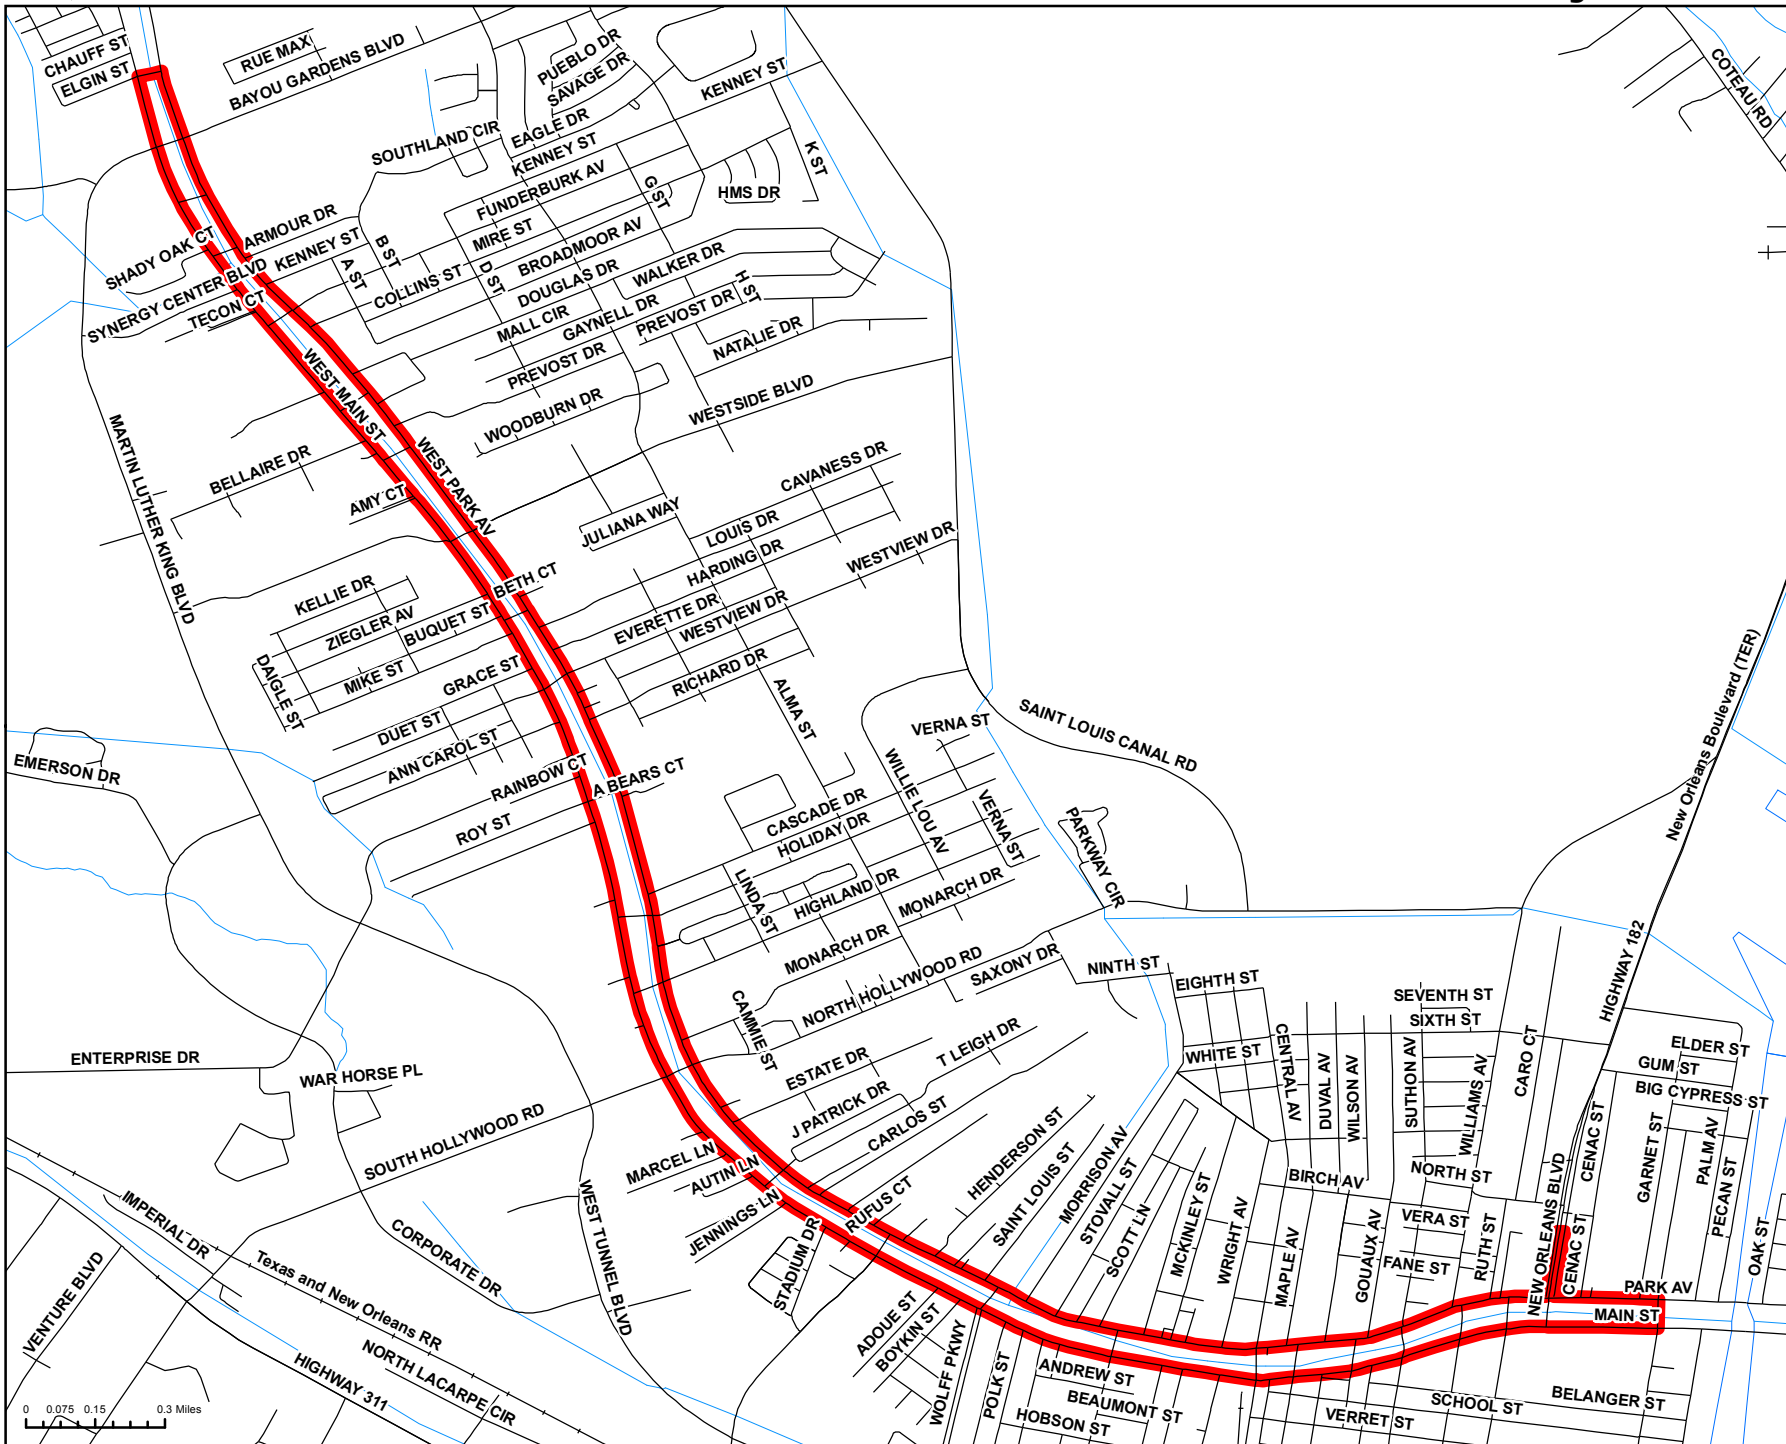

# 2016 Good Earth Transit - North Bayou Route

**SCPDC**  
 South Central Planning &  
 Development Commission  
 Post Office Box 1870  
 Gray, Louisiana 70359  
 Phone: (985) 851-2900

- Legend**
- Road
  - Railroad
  - Hydrography
  - ▭ Parish Boundary

**TERREBONNE PARISH**

**LOUISIANA**