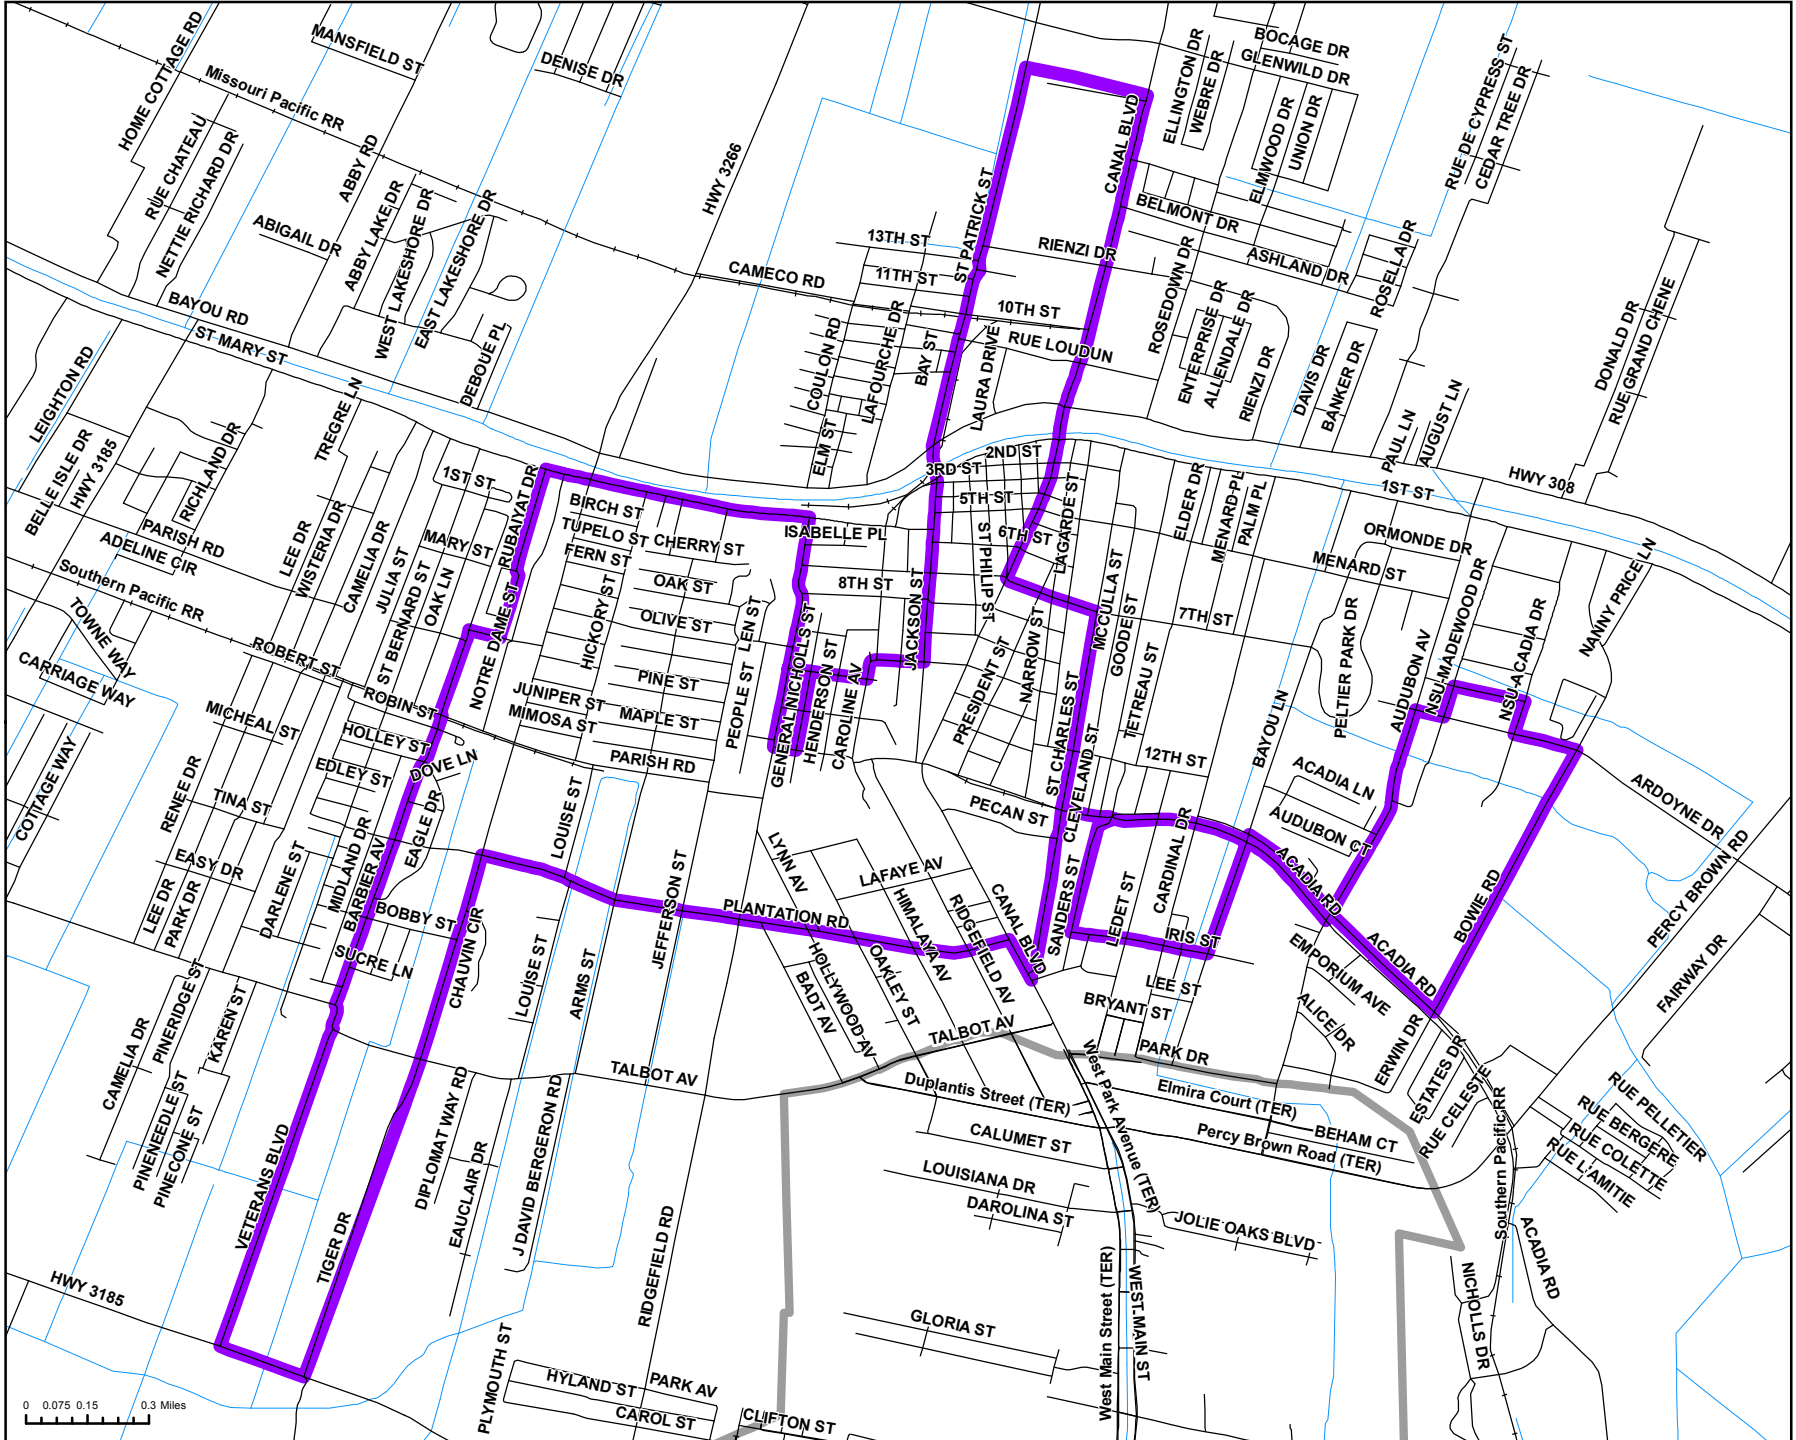

# 2016 Good Earth Transit - Thibodaux Route

**SCPDC**  
 South Central Planning &  
 Development Commission  
 Post Office Box 1870  
 Gray, Louisiana 70359  
 Phone: (985) 851-2900

**Legend**

- Road
- Railroad
- Hydrography
- Parish Boundary

**TERREBONNE PARISH**

**LOUISIANA**